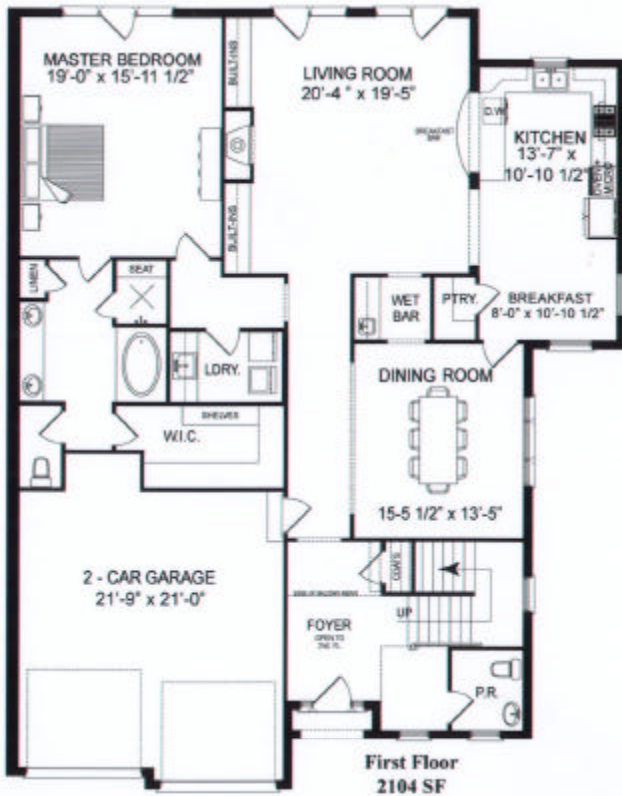

The Eastover - 3085 SF

Plans and Dimensions shown here may vary slightly from finished structure.